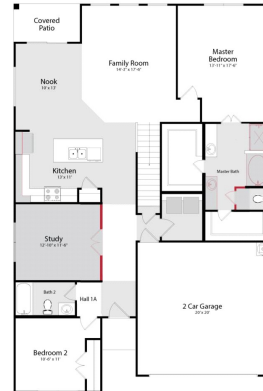

HOME FEATURES

IRONWOOD - 271601 G

2714 sq ft / 4 BEDS / 3 BATHS

2 GARAGE / 2-STORY

9' Ceilings Throughout First Floor

Wood Flooring in Entry, Extended Entry, Family Room, Kitchen and Nook

42" Kitchen Cabinets with Crown Moulding

Quartz Countertops, Ceramic Tile Backsplash and Large Kitchen Island

Study with French Doors

Spacious Game Room on Second Floor and Additional Storage Under the Stairs

Master Suite includes Dual Vanities, Separate Shower and Garden Tub with Window

Full Sod and Full Irrigation System with Rotary Heads

Covered Patio