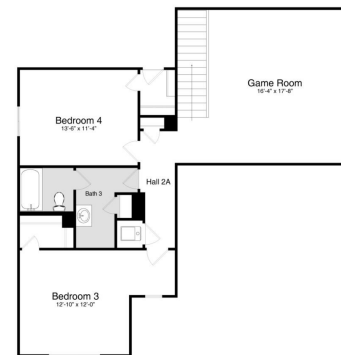

AVAILABLE NOW!

Printed: 7/31/2021 6:08:31 AM

FOR MORE INFORMATION CALL

(469) 720-0800 (o)

Brian Joyce @ 469.388.4830

4019 Logan Drive, Heartland, TX 75126